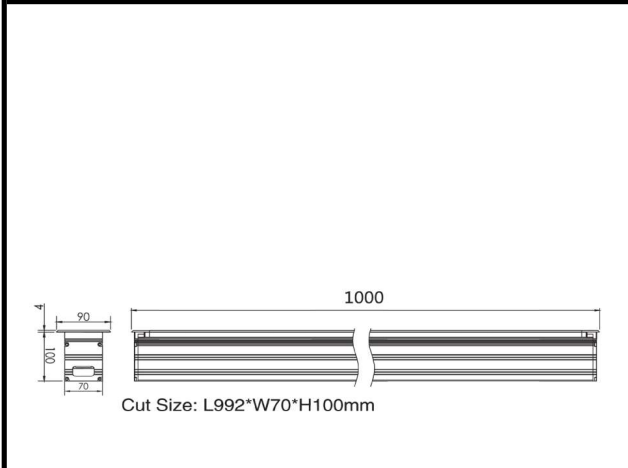

Sovitron Interior Pvt.Ltd.

Model Name	UNITY-2307 / DL-OSL-2307A-18
Description	linear Inground light

Technical description	Image
-----------------------	-------

Dimension	L=1000mm Cutout W=70mm With trim W=90mm H=100mm
Frame	Aluminum
Color Tempertaure	4000K
Power	21W
Total Luminous Flux	1365 lm
Efficacy	65 lm/W
IP rating	67
Color Rendering	≥80
Mounting	Buried
Beam angle	5, 12.5, 20, 30, 45, 60, 15X30, 10X60 Degree
Optics	Tempered glass
Dimming	NON-Dimmable
Operating Voltage	220-240 VAC
Standard Lifetime	L70 minimum at 50,000 burning hours

Dimension diagram

Remarks:-

Address: Plot #7 Saroorpur-Nangla Industrial Area,Ballabgharh-Sohna Road,Faridabad-121005
Email: info@sovitron.com